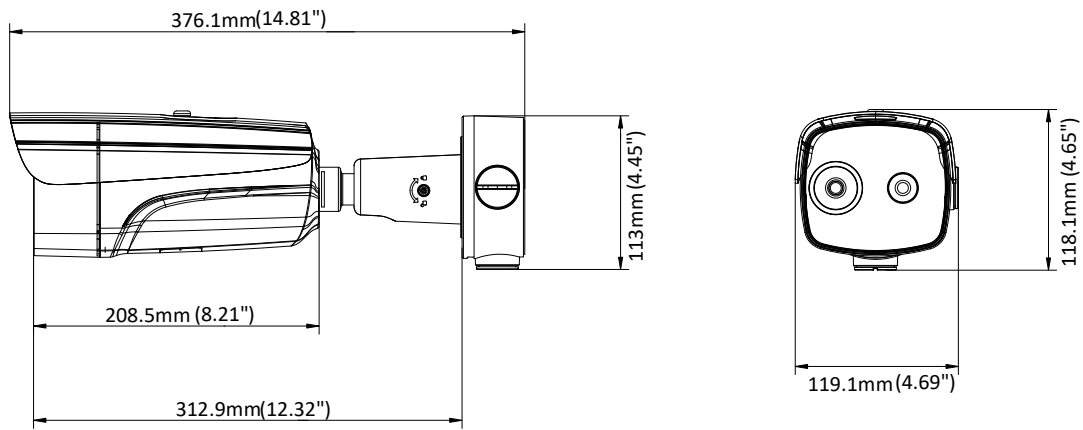

Available Model

DS-2TD2636B-13/P

Dimension