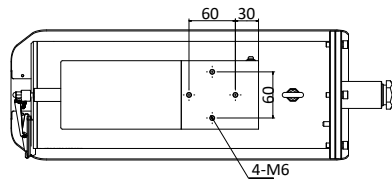

PB-2EXD-VBZ 36X

2 MP 36× Explosion-Proof, Dark Fighter Zoom Bullet Camera

Dimensions

100 VAC to 240 VAC & PoE+ (IEEE802.3at class4)