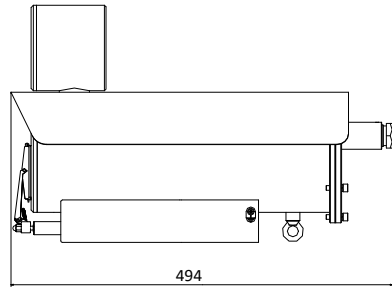

PB-2EXD-VBZ 36X

2 MP 36× Explosion-Proof, Dark Fighter Zoom Bullet Camera

Dimensions

100 VAC to 240 VAC & PoE+ (IEEE802.3at class4)

Unit: mm

Accessories

1707ZJ-Y

Wall Mount