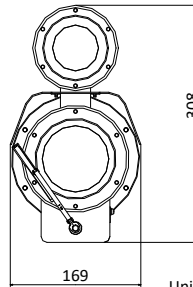

PB-2EXD-VBZ 36X

2 MP 36× Explosion-Proof, Dark Fighter Zoom Bullet Camera

Dimensions

100 VAC to 240 VAC & PoE+ (IEEE802.3at class4)