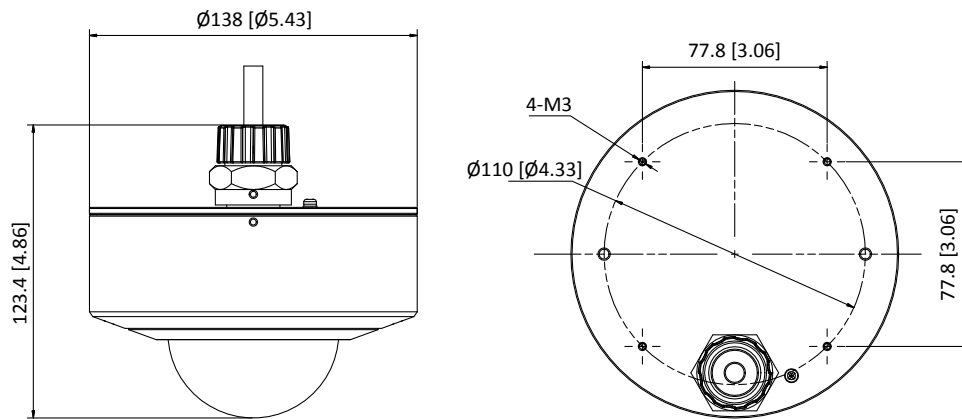

PB-2EX-DA 2.8MM

2MP Explosion-Proof IP Network Dome Camera/ Audio

Dimensions

Unit: mm [inch]

Accessory

Pendant mount-316L

Wall mount-316L

Explosion-proof terminal
box (with power adapter)

Explosion-proof terminal
box (no power adapter)

Flexible conduit