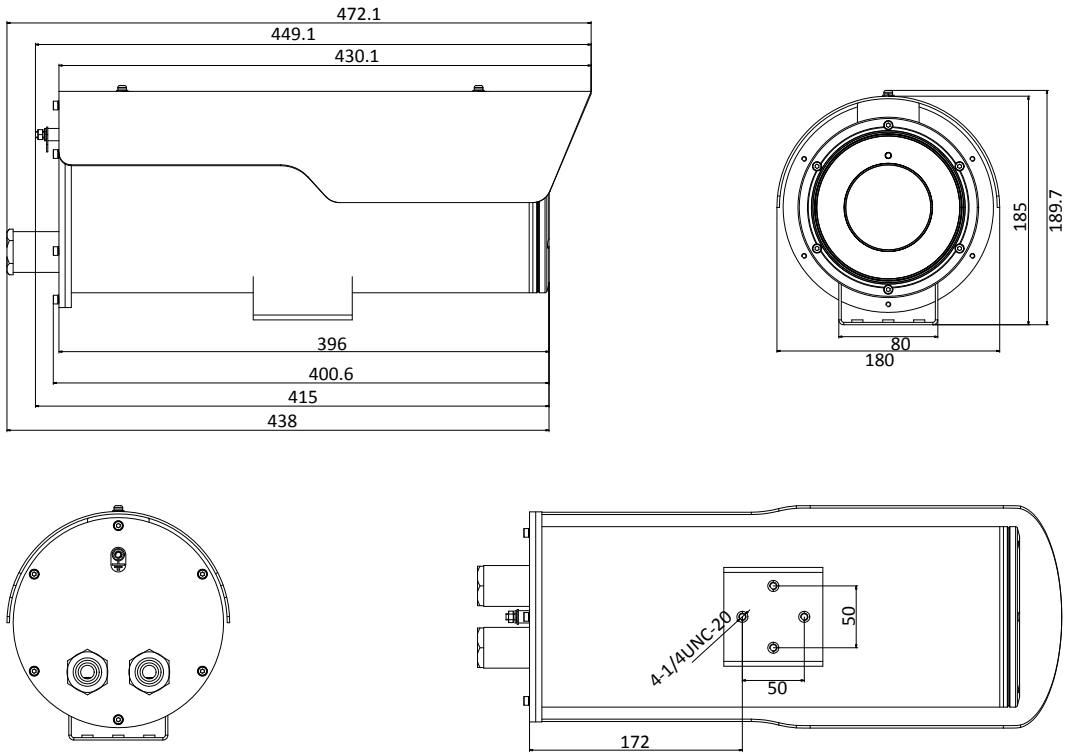

2 MP Anti-Corrosion Dark fighter Motorized Bullet Camera

Dimensions

Model with NO Wiper

Unit: mm

Accessories