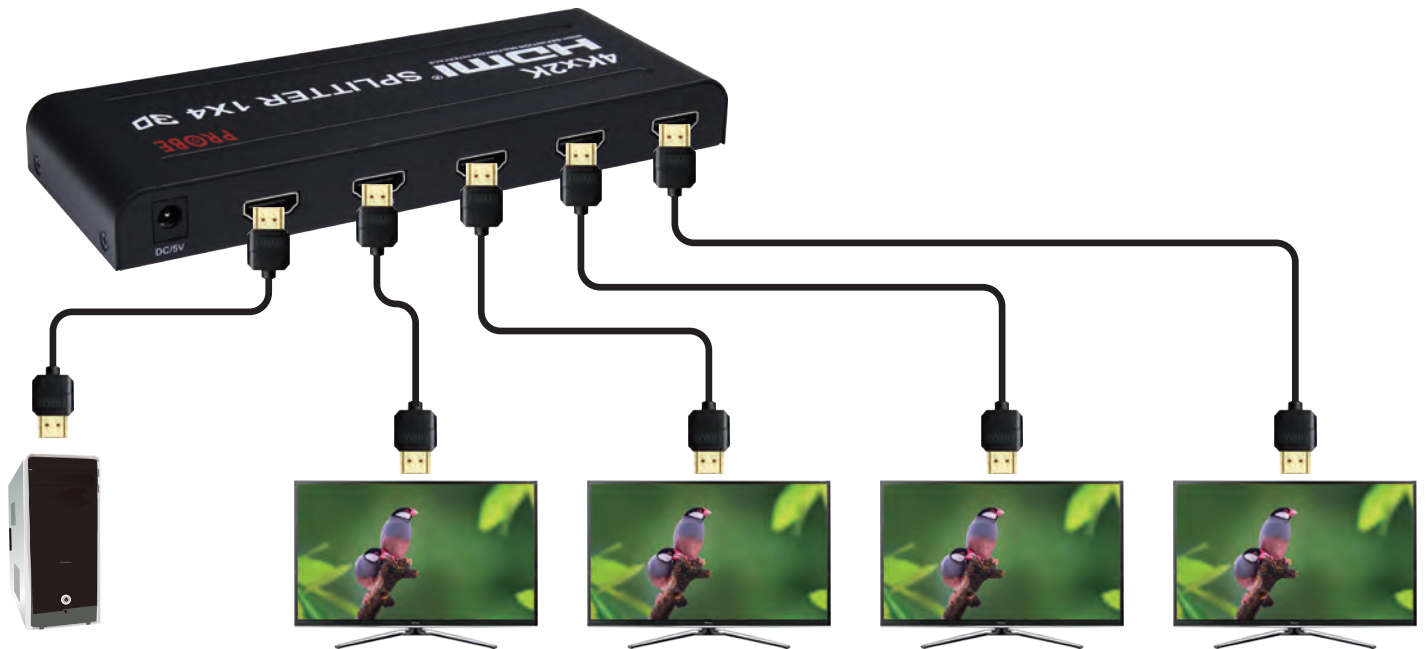

This hdmi 4K 1x4 splitter use a single HDMI source,accessing to multiple HDMI sinks .It allows one HDMI device to be split easily to four HDMI compatible monitors or projectors.In addition , It can also be placed at the end of a long HDMI cable to regenerate the HDMI signal. The resolution of this hdmi splitter can be up to 3840X2160/30HZ.

## Specifications:

HDMI version .....	HDMI 1.4b
HDMI resolution .....	up to 3840*2160/30Hz
Support video format .....	8/10/12 bit deep color
Support audio format .....	DTS-HD/Dolby-trueHD/DTS/Dolby-AC3/DSD
Max bandwidth .....	340MHz
Max baud rate .....	3.4Gbps
Input cable distance .....	(1080p resolution) ≤20m, (4K resolution)≤15m AWG26 HDMI standard cable
Output cable distance .....	(1080p resolution) ≤20m,(4K resolution)≤15m AWG26 HDMI standard cable
Max working current .....	500mA
Power adapter format .....	input AC (50HZ, 60HZ) 100V-240V; output: DC5V/1.5A
Operating Temperature range .....	(-15 to +55 ℃)
Dimension (L x W x H) .....	178x67x23 (mm)
Weight .....	230g

## Physical interface diagram

Port	Function description
DC/5V	DC5V input, connect with 5V/1.5A power adaptor
Input	HDMI signal input port
Output4-1	HDMI signal output port 4-1
Output1-4	HDMI 1-4 output signal indicator
Input	HDMI signal input Indicator
Power	Power Indicator

## Connection and Operation:

- 1: connect the HD source to the splitter input with one hdmi cable;
- 2: connect the splitter output to the displays with 4 hdmi cables;
- 3: connect 5V power adapter to the splitter;