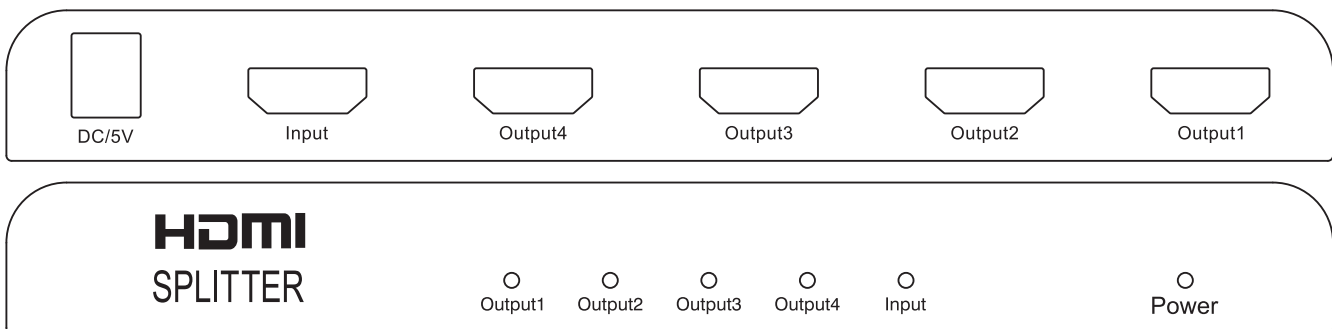

This hdmi 4K 1x4 splitter use a single HDMI source,accessing to multiple HDMI sinks .It allows one HDMI device to be split easily to four HDMI compatible monitors or projectors.In addition , It can also be placed at the end of a long HDMI cable to regenerate the HDMI signal. The resolution of this hdmi splitter can be up to 3840X2160/30HZ.

## Specifications:

HDMI version .....	HDMI 1.4b
HDMI resolution .....	up to 3840*2160/30Hz
Support video format .....	8/10/12 bit deep color
Support audio format .....	DTS-HD/Dolby-trueHD/DTS/Dolby-AC3/DSD
Max bandwidth .....	340MHz
Max baud rate .....	3.4Gbps
Input cable distance .....	(1080p resolution) ≤20m, (4K resolution)≤15m AWG26 HDMI standard cable
Output cable distance .....	(1080p resolution) ≤20m,(4K resolution)≤15m AWG26 HDMI standard cable
Max working current .....	500mA
Power adapter format .....	input AC (50HZ, 60HZ) 100V-240V; output: DC5V/1.5A
Operating Temperature range .....	(-15 to +55 ℃)
Dimension (L x W x H) .....	178x67x23 (mm)
Weight .....	230g

## Physical interface diagram

Port	Function description
DC/5V	DC5V input, connect with 5V/1.5A power adaptor
Input	HDMI signal input port
Output4-1	HDMI signal output port 4-1
Output1-4	HDMI 1-4 output signal indicator
Input	HDMI signal input Indicator
Power	Power Indicator

## Connection and Operation:

- 1: connect the HD source to the splitter input with one hdmi cable;
- 2: connect the splitter output to the displays with 4 hdmi cables;
- 3: connect 5V power adapter to the splitter;